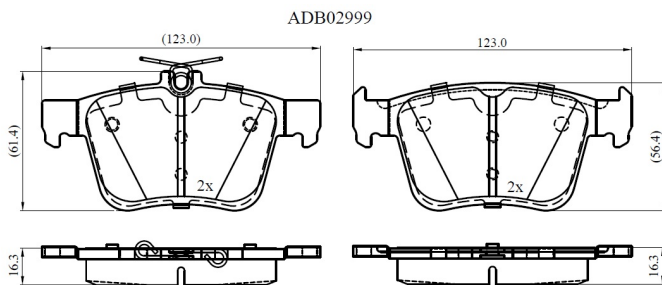

Make: VOLKSWAGEN

Model: GOLF VII Estate

Part Number: ADB02999

Vehicle Manufacturing/Engine:

Specifications

Fitting Position	:	Rear
Model Date	:	2013-2020
Or. Caliper	:	
WVA	:	25008
FMSI	:	
Length	:	
Width	:	

Thickness

: