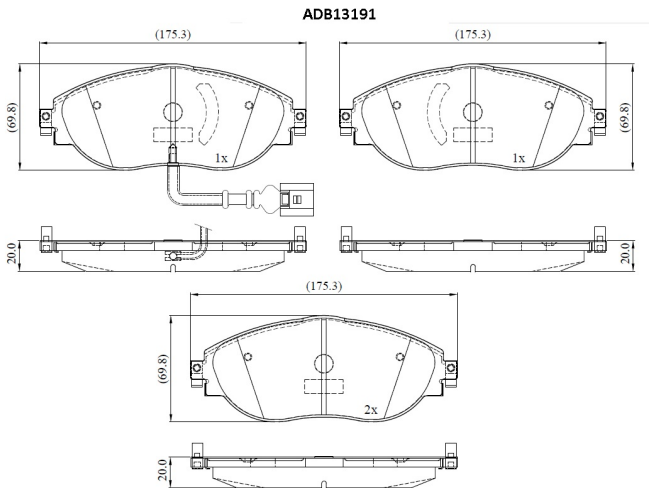

Make: VOLKSWAGEN

Model: GOLF VII Estate

Part Number: ADB13191

Vehicle Manufacturing/Engine:

Specifications

Fitting Position	:	Front
Model Date	:	2018-
Or. Caliper	:	

WVA	:	24738
FMSI	:	
Length	:	175.3
Width	:	69.8
Thickness	:	20