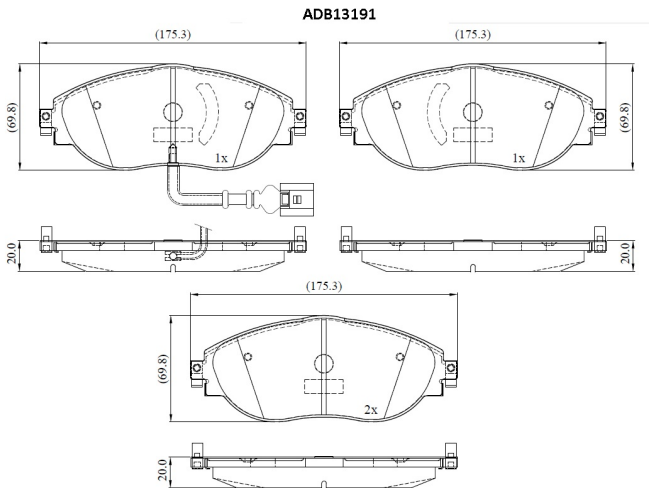

Make: VOLKSWAGEN

Model: GOLF VII Estate

Part Number: ADB13191

Vehicle Manufacturing/Engine:

Specifications

Fitting Position	:	Front
Model Date	:	2017-
Or. Caliper	:	

WVA	:	24738
FMSI	:	
Length	:	175.3
Width	:	69.8
Thickness	:	20