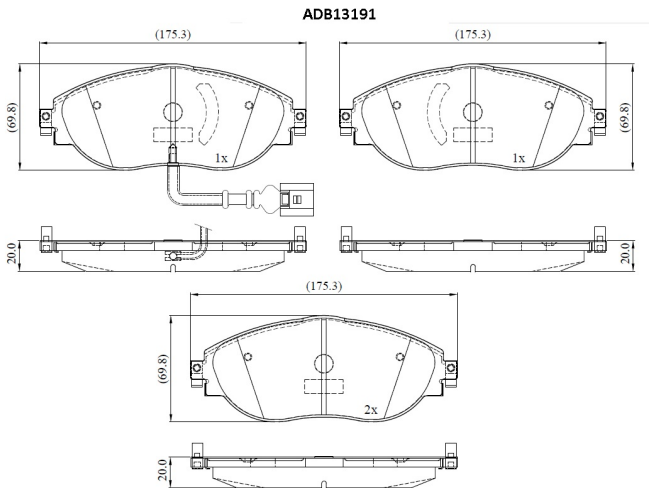

Make: VOLKSWAGEN

Model: GOLF VII Estate

Part Number: ADB13191

Vehicle Manufacturing/Engine:

Specifications

Fitting Position	:	Front
Model Date	:	2016-
Or. Caliper	:	

WVA	:	24738
FMSI	:	
Length	:	175.3
Width	:	69.8
Thickness	:	20