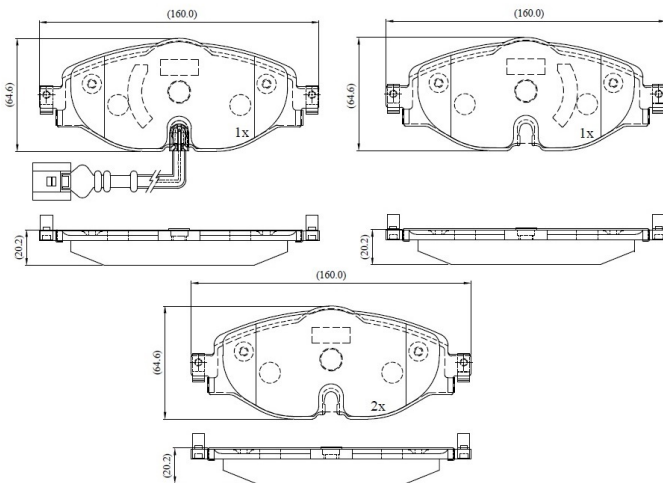

Make: VOLKSWAGEN

Model: GOLF VII

Part Number: ADB12158

Vehicle Manufacturing/Engine:

ADB12158

Specifications

Fitting Position	:	Front
Model Date	:	11/12-
Or. Caliper	:	TRW

WVA	:	25086, 25683,25730
FMSI	:	
Length	:	160
Width	:	64.6
Thickness	:	20.2