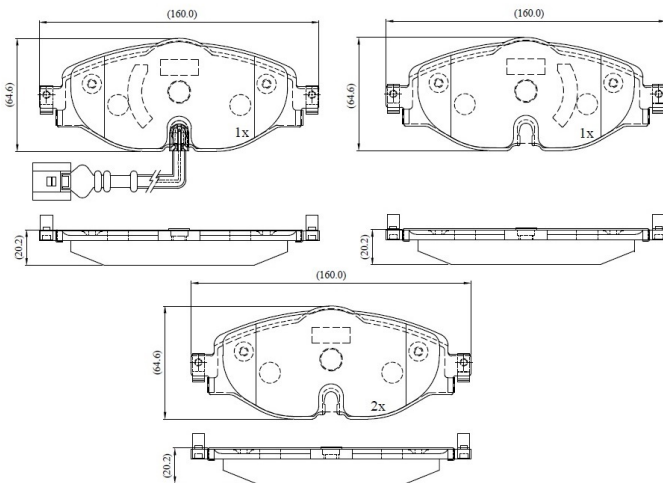

Make: VOLKSWAGEN

Model: GOLF VII

Part Number: ADB12158

Vehicle Manufacturing/Engine:

ADB12158

Specifications

Fitting Position	:	Front
Model Date	:	11/12-
Or. Caliper	:	TRW

WVA	:	25086, 25683,25731
FMSI	:	
Length	:	160
Width	:	64.6
Thickness	:	20.2