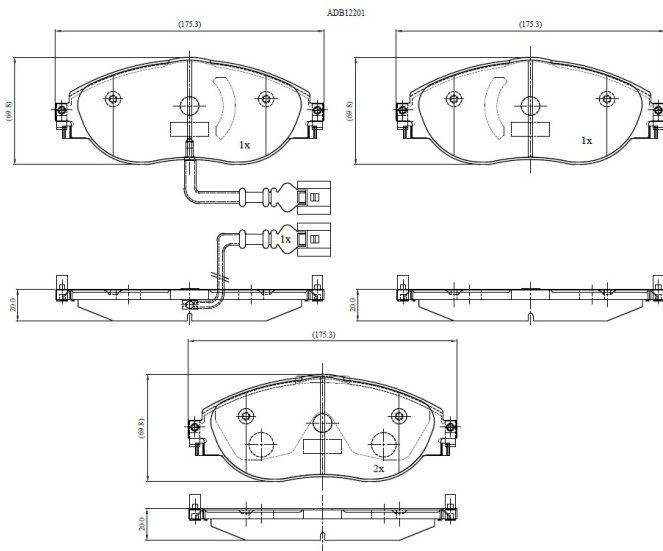

Make: VOLKSWAGEN

Model: GOLF VII

Part Number: ADB12201

Vehicle Manufacturing/Engine:

Specifications

Fitting Position	:	Front
Model Date	:	08/13-
Or. Caliper	:	TRW

WVA	:	24738, 25217
FMSI	:	
Length	:	175.3
Width	:	70
Thickness	:	20