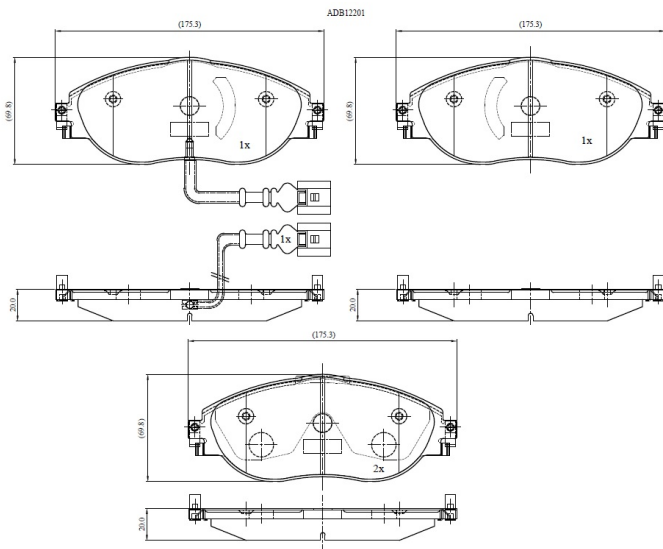

Make: VOLKSWAGEN

Model: GOLF VII

Part Number: ADB12201

Vehicle Manufacturing/Engine:

Specifications

Fitting Position	:	Front
Model Date	:	11/13-
Or. Caliper	:	TRW

WVA	:	24738, 25217
FMSI	:	
Length	:	175.3
Width	:	70
Thickness	:	20