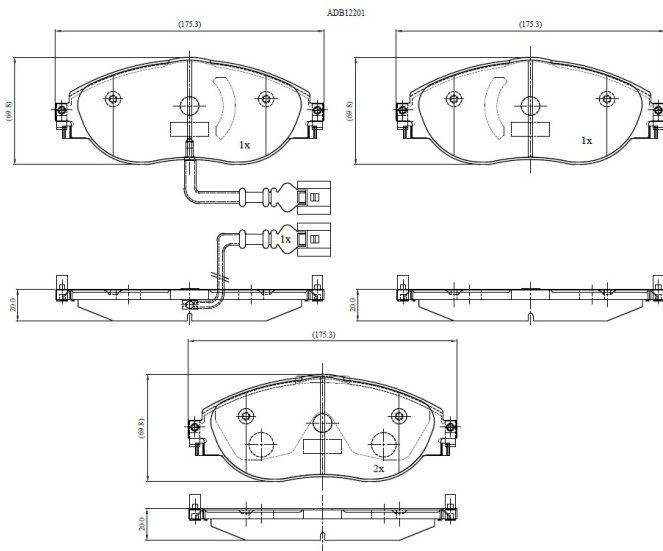

Make: VOLKSWAGEN

Model: GOLF VII

Part Number: ADB12201

Vehicle Manufacturing/Engine:

Specifications

Fitting Position	:	Front
Model Date	:	08/12-
Or. Caliper	:	TRW

WVA	:	24738, 25217
FMSI	:	
Length	:	175.3
Width	:	70
Thickness	:	20