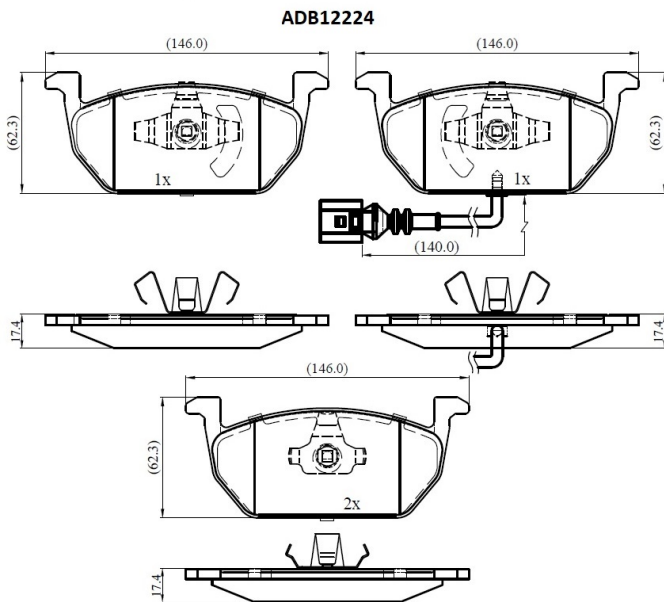

Make: VOLKSWAGEN

Model: GOLF VII

Part Number: ADB12224

Vehicle Manufacturing/Engine:

Specifications

Fitting Position	:	Front
Model Date	:	05/15-

Or. Caliper	:	
WVA	:	2,20,35,22,036
FMSI	:	
Length	:	146
Width	:	62.3
Thickness	:	17.4