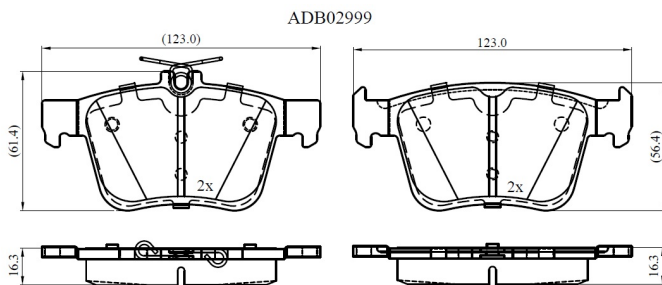

Make: VOLKSWAGEN

Model: GOLF VII

Part Number: ADB02999

Vehicle Manufacturing/Engine:

Specifications

Fitting Position	:	Rear
Model Date	:	2013-2018
Or. Caliper	:	
WVA	:	25008
FMSI	:	
Length	:	
Width	:	

Thickness