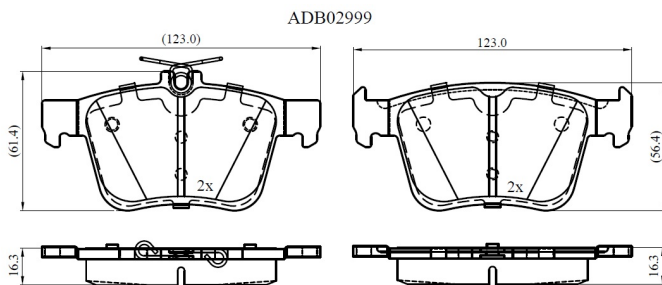

Make: VOLKSWAGEN

Model: GOLF VII

Part Number: ADB02999

Vehicle Manufacturing/Engine:

Specifications

| | | |
|-------------------------|---|-----------|
| Fitting Position | : | Rear |
| Model Date | : | 2014-2021 |
| Or. Caliper | : | |
| WVA | : | 25008 |
| FMSI | : | |
| Length | : | |
| Width | : | |

Thickness

: