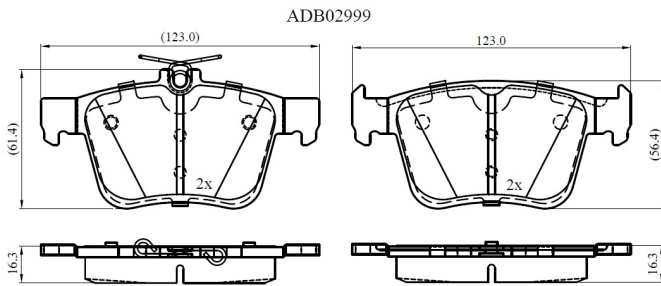

Make: VOLKSWAGEN

Model: GOLF VII

Part Number: ADB02999

Vehicle Manufacturing/Engine:

Specifications

Fitting Position	:	Rear
Model Date	:	2018-2020
Or. Caliper	:	
WVA	:	25008
FMSI	:	
Length	:	
Width	:	

Thickness