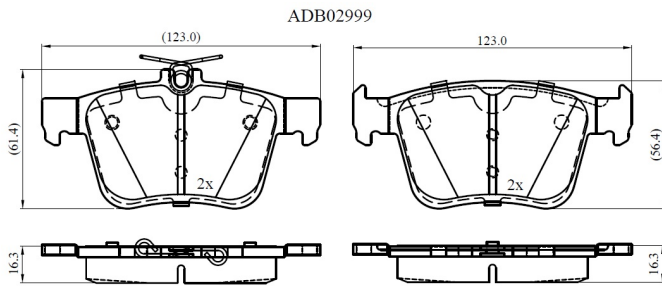

Make: VOLKSWAGEN

Model: GOLF VII

Part Number: ADB02999

Vehicle Manufacturing/Engine:

Specifications

Fitting Position	:	Rear
Model Date	:	2017-2020
Or. Caliper	:	
WVA	:	25008
FMSI	:	
Length	:	
Width	:	

Thickness