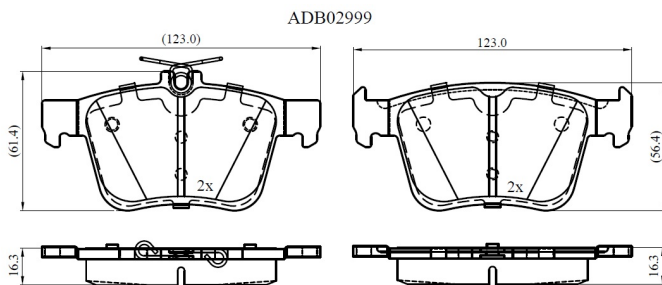

Make: VOLKSWAGEN

Model: GOLF VII

Part Number: ADB02999

Vehicle Manufacturing/Engine:

Specifications

Fitting Position	:	Rear
Model Date	:	2014-2017
Or. Caliper	:	
WVA	:	25008
FMSI	:	
Length	:	
Width	:	

Thickness