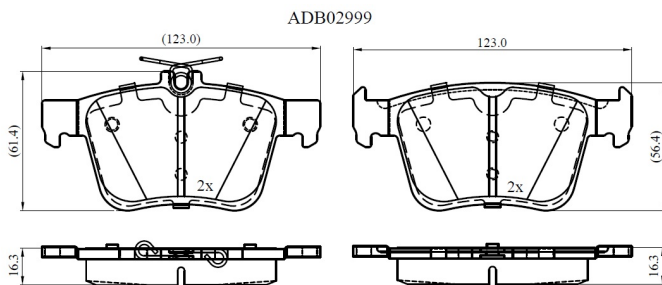

Make: VOLKSWAGEN

Model: GOLF VII

Part Number: ADB02999

Vehicle Manufacturing/Engine:

Specifications

Fitting Position	:	Rear
Model Date	:	2013-2017
Or. Caliper	:	
WVA	:	25008
FMSI	:	
Length	:	
Width	:	

Thickness