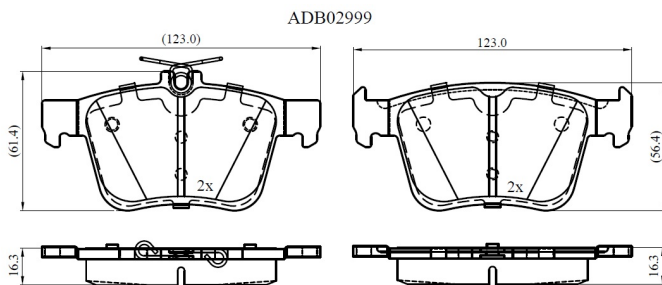

Make: VOLKSWAGEN

Model: GOLF VII

Part Number: ADB02999

Vehicle Manufacturing/Engine:

Specifications

Fitting Position	:	Rear
Model Date	:	2013-2020
Or. Caliper	:	
WVA	:	25008
FMSI	:	
Length	:	
Width	:	

Thickness