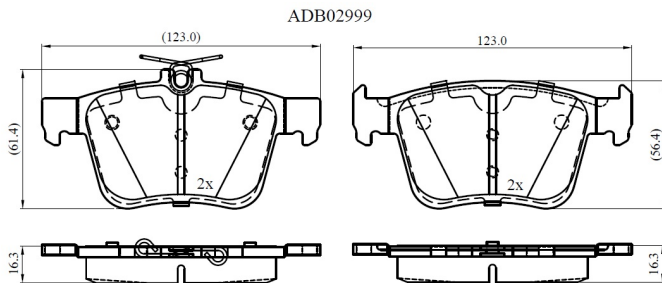

Make: VOLKSWAGEN

Model: GOLF VII

Part Number: ADB02999

Vehicle Manufacturing/Engine:

Specifications

Fitting Position	:	Rear
Model Date	:	2016-2021
Or. Caliper	:	
WVA	:	25008
FMSI	:	
Length	:	
Width	:	

Thickness