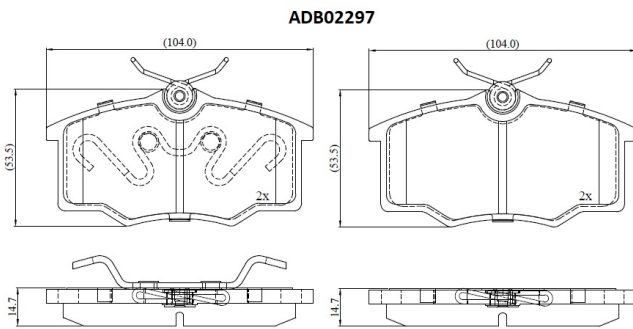

Make: VOLKSWAGEN

Model: Golf

Part Number: ADB02297

Vehicle Manufacturing/Engine:

Specifications

Fitting Position	:	Front
Model Date	:	2010-
Or. Caliper	:	
WVA	:	
FMSI	:	
Length	:	104

Width	:	53.5
Thickness	:	14.7