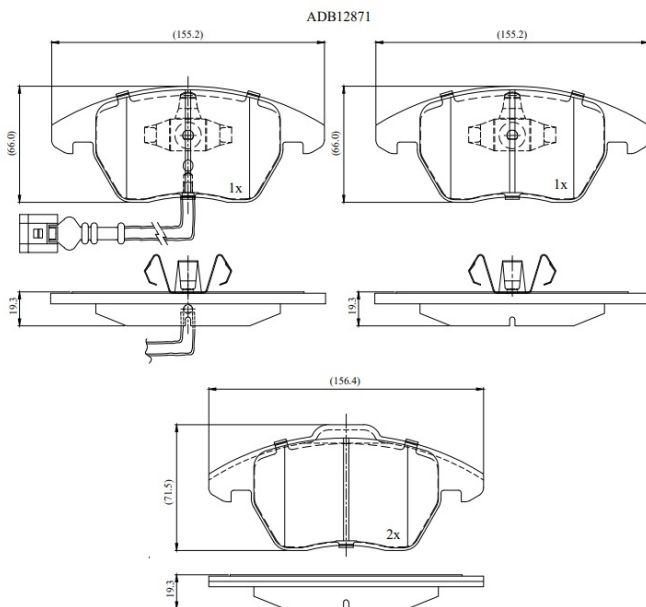

Make: VOLKSWAGEN

Model: Golf

Part Number: ADB12871

Vehicle Manufacturing/Engine:

Specifications

Fitting Position	:	Front
Model Date	:	Oct-13

Or. Caliper	:	
WVA	:	
FMSI	:	8212-D1107
Length	:	155.2/156.4
Width	:	66/71.5
Thickness	:	19.3