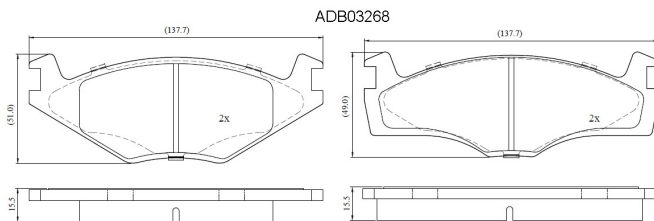

Make: VOLKSWAGEN

Model: Golf

Part Number: ADB03268

Vehicle Manufacturing/Engine:

Specifications

Fitting Position	:	Front
Model Date	:	1976-1982
Or. Caliper	:	
WVA	:	20887
FMSI	:	
Length	:	137.7
Width	:	51.0/49.0
Thickness	:	15.5