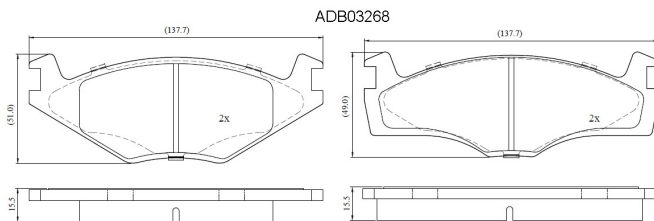

Make: VOLKSWAGEN

Model: Golf

Part Number: ADB03268

Vehicle Manufacturing/Engine:

Specifications

Fitting Position	:	Front
Model Date	:	1982-1983
Or. Caliper	:	
WVA	:	20887
FMSI	:	
Length	:	137.7
Width	:	51.0/49.0
Thickness	:	15.5