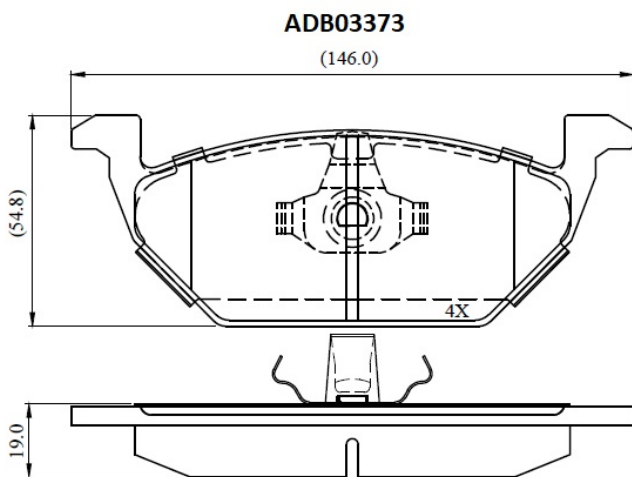

Make: VOLKSWAGEN

Model: Golf

Part Number: ADB03373

Vehicle Manufacturing/Engine:

Specifications

Fitting Position	:	Front
Model Date	:	10-
Or. Caliper	:	

WVA	:	
FMSI	:	7635-D768
Length	:	146
Width	:	54.8
Thickness	:	19