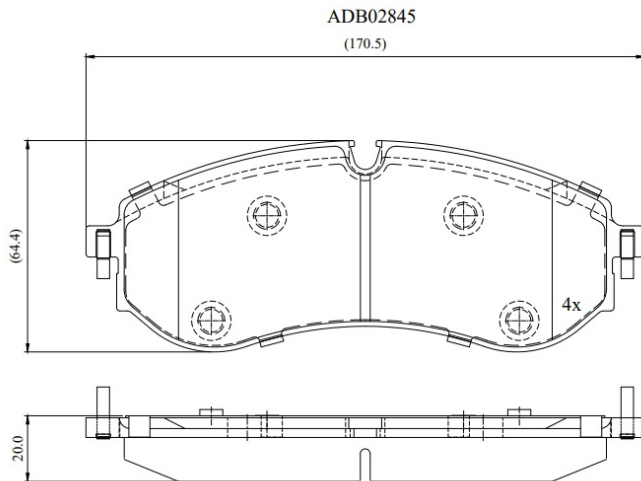

Make: VOLKSWAGEN

Model: GRAND CALIFORNIA Camper

Part Number: ADB02845

Vehicle Manufacturing/Engine:

Specifications

Fitting Position	:	Rear
Model Date	:	2019-
Or. Caliper	:	

WVA	:	22492
FMSI	:	
Length	:	170.7
Width	:	64.2
Thickness	:	19.9