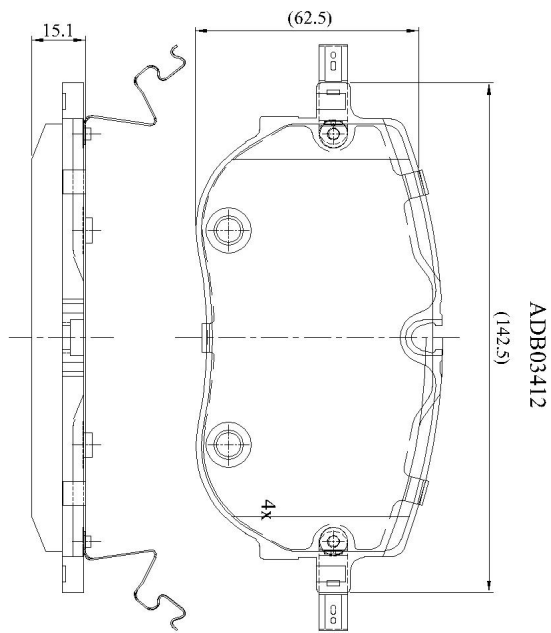

Make: VOLKSWAGEN

Model: ID.4

Part Number: ADB03412

Vehicle Manufacturing/Engine:

Specifications

Fitting Position	:	Front
Model Date	:	2021-

Or. Caliper	:	
WVA	:	26416
FMSI	:	
Length	:	142.7
Width	:	69.5
Thickness	:	15.3