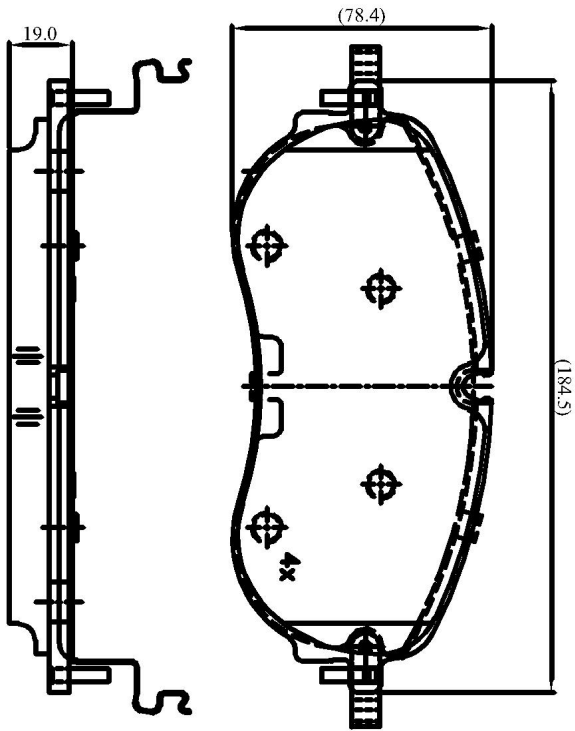

Make: VOLKSWAGEN

Model: ID.4

Part Number: ADB03413

Vehicle Manufacturing/Engine:

ADB13413

Specifications

Fitting Position	:	Front
Model Date	:	2021-

Or. Caliper	:	
WVA	:	26407
FMSI	:	
Length	:	184.5
Width	:	78.4
Thickness	:	19