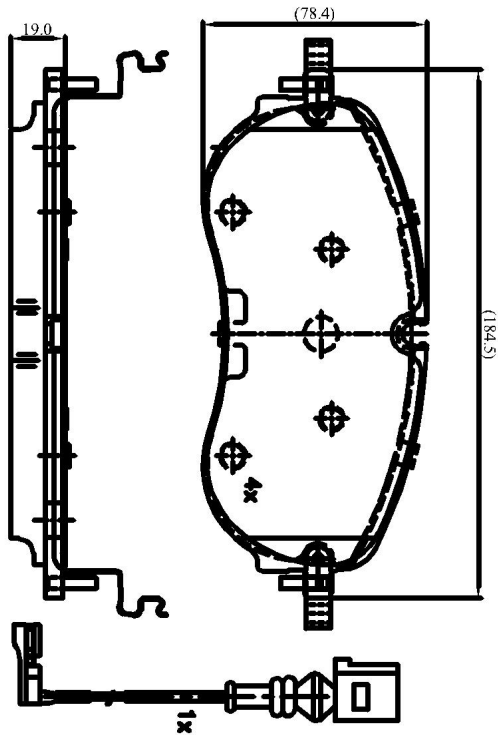

Make: VOLKSWAGEN

Model: ID.5

Part Number: ADB13413

Vehicle Manufacturing/Engine:

ADB13413

Specifications

Fitting Position	:	Front
Model Date	:	2021-

Or. Caliper	:	
WVA	:	26407
FMSI	:	
Length	:	184.5
Width	:	78.4
Thickness	:	19