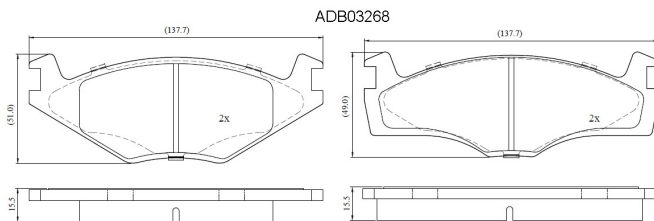

Make: VOLKSWAGEN

Model: JETTA Mk II

Part Number: ADB03268

Vehicle Manufacturing/Engine:

Specifications

Fitting Position	:	Front
Model Date	:	1984-1991
Or. Caliper	:	
WVA	:	20887
FMSI	:	
Length	:	137.7
Width	:	51.0/49.0
Thickness	:	15.5