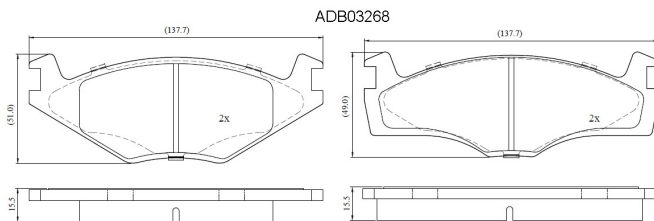

Make: VOLKSWAGEN

Model: JETTA Mk II

Part Number: ADB03268

Vehicle Manufacturing/Engine:

Specifications

Fitting Position	:	Front
Model Date	:	1987-1989
Or. Caliper	:	
WVA	:	20887
FMSI	:	
Length	:	137.7
Width	:	51.0/49.0
Thickness	:	15.5