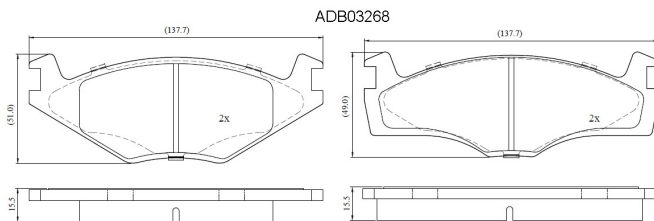

Make: VOLKSWAGEN

Model: JETTA Mk II

Part Number: ADB03268

Vehicle Manufacturing/Engine:

Specifications

Fitting Position	:	Front
Model Date	:	1987-1991
Or. Caliper	:	
WVA	:	20887
FMSI	:	
Length	:	137.7
Width	:	51.0/49.0
Thickness	:	15.5