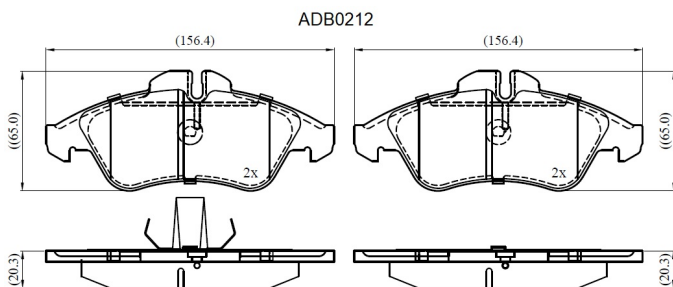

Make: VOLKSWAGEN

Model: LT Series (96->)

Part Number: ADB0212

Vehicle Manufacturing/Engine:

Specifications

Fitting Position	:	Front
Model Date	:	01/96->
Or. Caliper	:	Ate
WVA	:	21576
FMSI	:	
Length	:	156.4
Width	:	65

Thickness

:

19.3