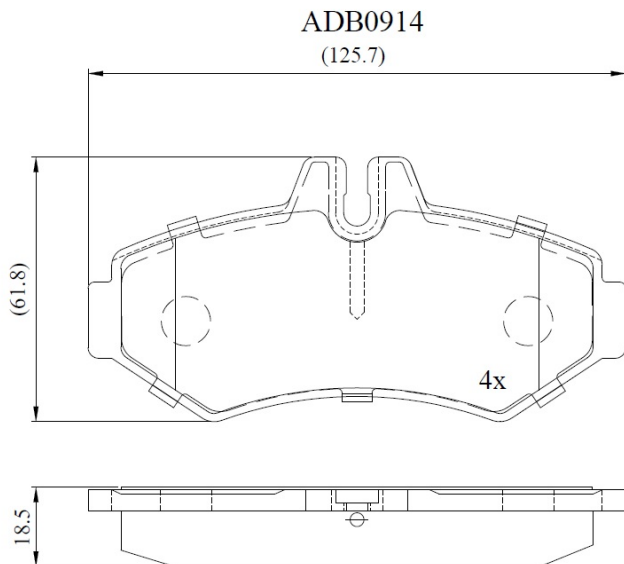

Make: VOLKSWAGEN

Model: LT Series (96->)

Part Number: ADB0914

Vehicle Manufacturing/Engine:

Specifications

Fitting Position	:	Rear
Model Date	:	01/96->

Or. Caliper	:	Bosch
WVA	:	23021
FMSI	:	
Length	:	125.7
Width	:	61.8
Thickness	:	18.5