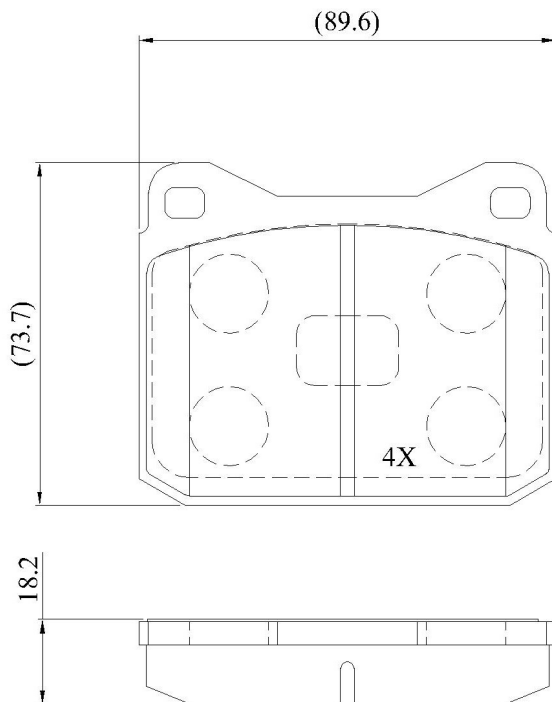

Make: VOLKSWAGEN

Model: LT Series (->96)

Part Number: ADB01181

Vehicle Manufacturing/Engine:

ADB01181

Specifications

Fitting Position	:	Front
Model Date	:	01/75-01/96
Or. Caliper	:	Ate
WVA	:	20280
FMSI	:	
Length	:	89.6
Width	:	73.7
Thickness	:	18.2