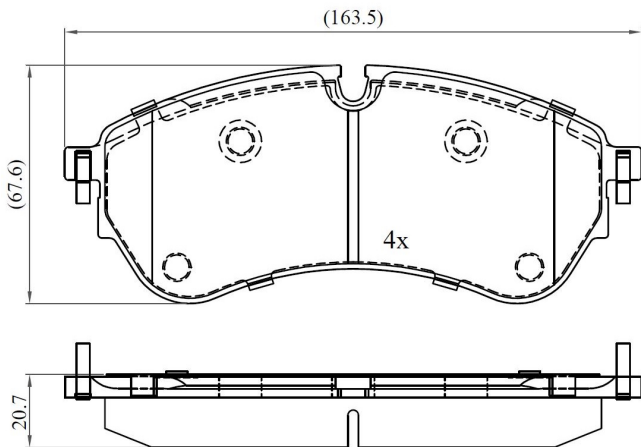

Make: VOLKSWAGEN

Model: MAN TGE Box

Part Number: ADB02388

Vehicle Manufacturing/Engine:

ADB02388

Specifications

Fitting Position	:	Front
Model Date	:	02/2017-
Or. Caliper	:	

WVA	:	
FMSI	:	
Length	:	163.5
Width	:	67.6
Thickness	:	20.7