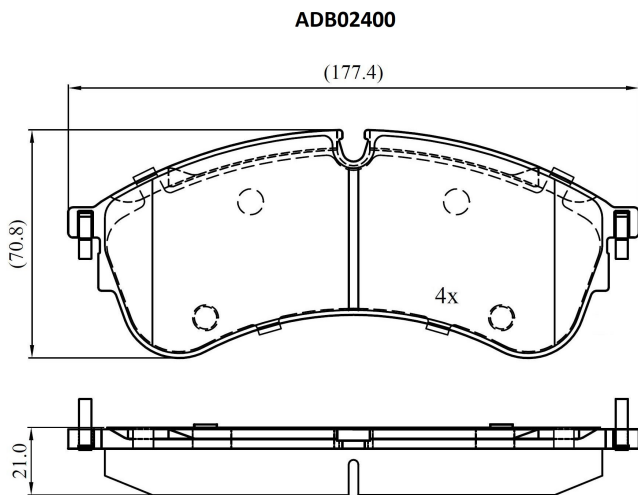

Make: VOLKSWAGEN

Model: MAN TGE Box

Part Number: ADB02400

Vehicle Manufacturing/Engine:

Specifications

Fitting Position	:	Front
Model Date	:	02/2017-
Or. Caliper	:	

WVA	:	
FMSI	:	
Length	:	177.4
Width	:	70.8
Thickness	:	21