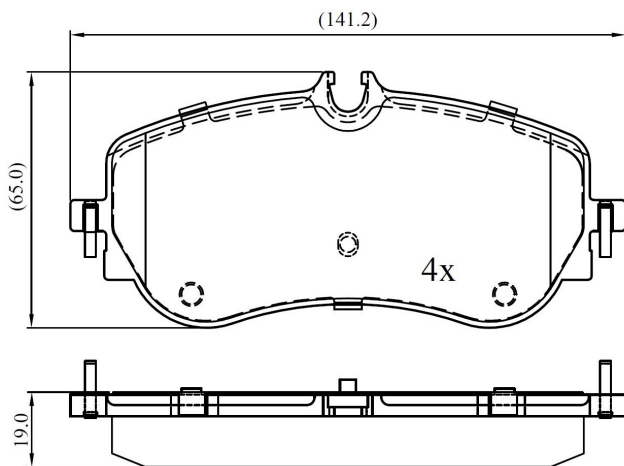

Make: VOLKSWAGEN

Model: MAN TGE Platform/Chasis

Part Number: ADB02387

Vehicle Manufacturing/Engine:

ADB02387

Specifications

Fitting Position	:	Rear
Model Date	:	11/2016-

Or. Caliper	:	
WVA	:	
FMSI	:	
Length	:	141.2
Width	:	64.7
Thickness	:	19