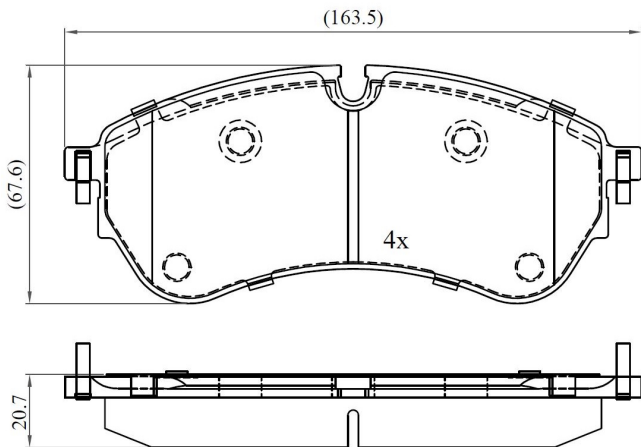

Make: VOLKSWAGEN

Model: MAN TGE Platform/Chasis

Part Number: ADB02388

Vehicle Manufacturing/Engine:

ADB02388

Specifications

Fitting Position	:	Front
Model Date	:	11/2016-
Or. Caliper	:	

WVA	:	
FMSI	:	
Length	:	163.5
Width	:	67.6
Thickness	:	20.7