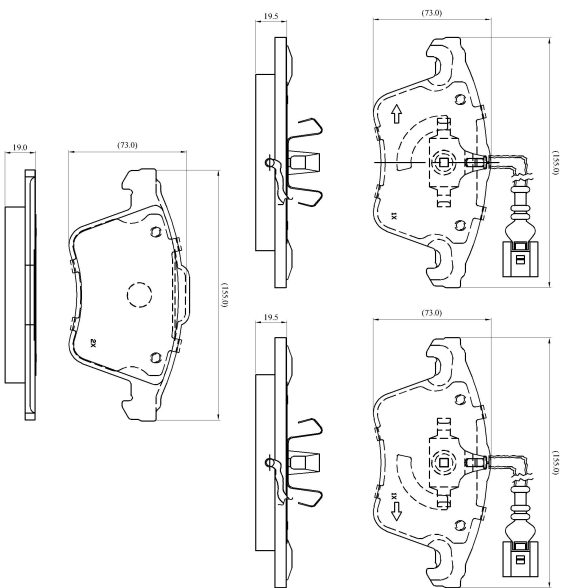

Make: VOLKSWAGEN

Model: Multivan V

Part Number: ADB11311

Vehicle Manufacturing/Engine:

ADB11311

Specifications

Fitting Position	:	Front
Model Date	:	06/06-
Or. Caliper	:	Ate
WVA	:	23,46,72,37,46,23,835
FMSI	:	
Length	:	155.0/156.2
Width	:	73.0/74.8
Thickness	:	19.5/19.0