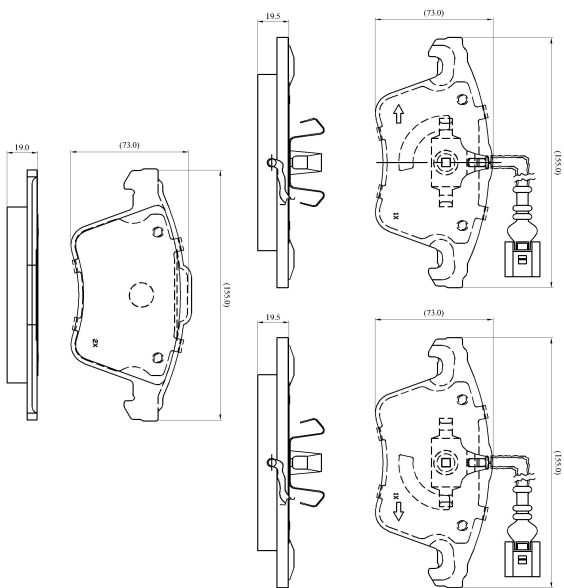

Make: VOLKSWAGEN

Model: Multivan V

Part Number: ADB11311

Vehicle Manufacturing/Engine:

ADB11311

Specifications

Fitting Position	:	Front
Model Date	:	09/09-
Or. Caliper	:	Ate
WVA	:	23,46,72,37,46,23,835
FMSI	:	
Length	:	155.0/156.2
Width	:	73.0/74.8
Thickness	:	19.5/19.0