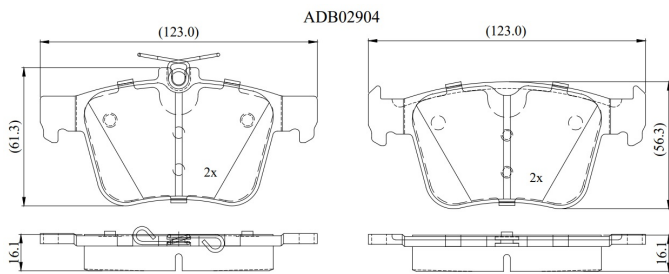

Make: VOLKSWAGEN

Model: PASSAT B8 Estate

Part Number: ADB02904

Vehicle Manufacturing/Engine:

Specifications

Fitting Position	:	Rear
Model Date	:	2014-
Or. Caliper	:	
WVA	:	25009
FMSI	:	
Length	:	123
Width	:	61.3

Thickness

:

16.1