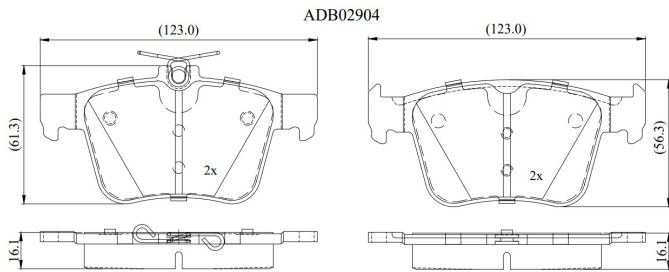

Make: VOLKSWAGEN

Model: PASSAT B8 Estate

Part Number: ADB02904

Vehicle Manufacturing/Engine:

Specifications

Fitting Position	:	Rear
Model Date	:	2014-
Or. Caliper	:	
WVA	:	25009
FMSI	:	
Length	:	123
Width	:	61.3

Thickness

:

16.1