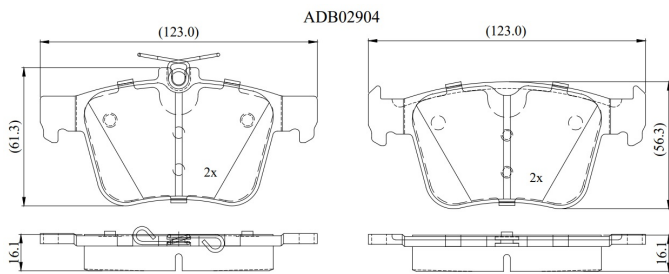

Make: VOLKSWAGEN

Model: PASSAT B8 Estate

Part Number: ADB02904

Vehicle Manufacturing/Engine:

Specifications

Fitting Position	:	Rear
Model Date	:	2015-
Or. Caliper	:	
WVA	:	25009
FMSI	:	
Length	:	123
Width	:	61.3

Thickness

:

16.1