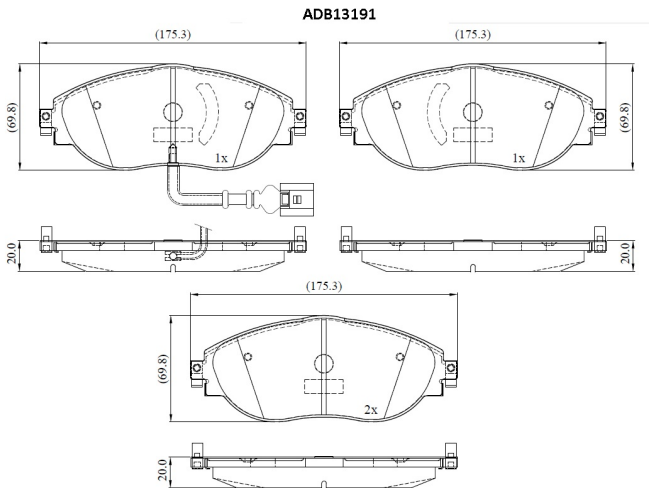

Make: VOLKSWAGEN

Model: PASSAT B8 Estate

Part Number: ADB13191

Vehicle Manufacturing/Engine:

Specifications

Fitting Position	:	Front
Model Date	:	2014-
Or. Caliper	:	

WVA	:	24738
FMSI	:	
Length	:	175.3
Width	:	69.8
Thickness	:	20