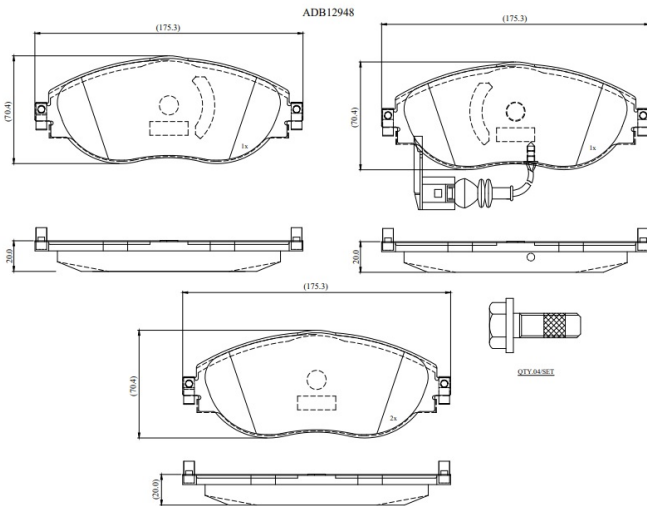

Make: VOLKSWAGEN

Model: PASSAT CC B6

Part Number: ADB12948

Vehicle Manufacturing/Engine:

Specifications

Fitting Position	:	Front
Model Date	:	2008-2012
Or. Caliper	:	

WVA	:	24738
FMSI	:	
Length	:	
Width	:	
Thickness	:	