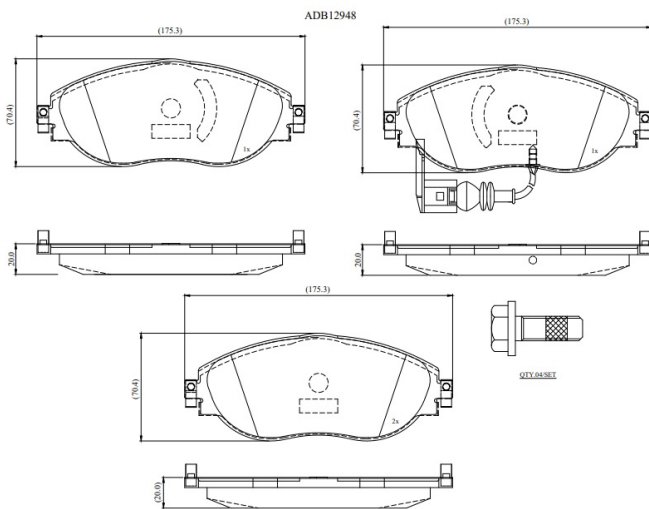

Make: VOLKSWAGEN

Model: PASSAT CC B6

Part Number: ADB12948

Vehicle Manufacturing/Engine:

Specifications

Fitting Position	:	Front
Model Date	:	2010-2012
Or. Caliper	:	

WVA	:	24738
FMSI	:	
Length	:	
Width	:	
Thickness	:	