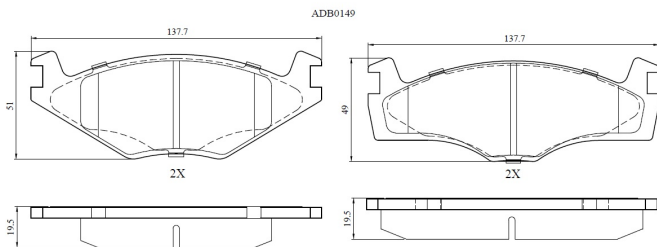

Make: VOLKSWAGEN

Model: Passat Mk III

Part Number: ADB0149

Vehicle Manufacturing/Engine:

Specifications

Fitting Position	:	Front
Model Date	:	04/88-10/93
Or. Caliper	:	LW 2
WVA	:	20887
FMSI	:	
Length	:	137.7
Width	:	49.0/51.0

Thickness : 19.5