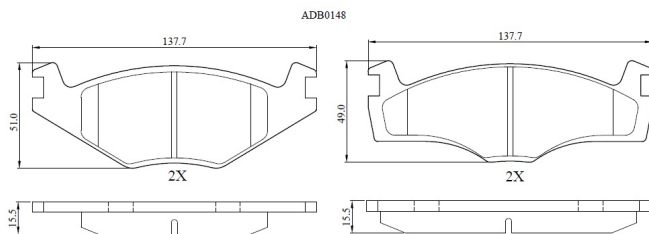

Make: VOLKSWAGEN

Model: Passat MkII / Santana Mk II

Part Number: ADB0148

Vehicle Manufacturing/Engine:

Specifications

Fitting Position	:	Front
Model Date	:	08/84-04/88
Or. Caliper	:	LW 2
WVA	:	20887
FMSI	:	
Length	:	137.7
Width	:	49.0/51.0

Thickness : 15.5