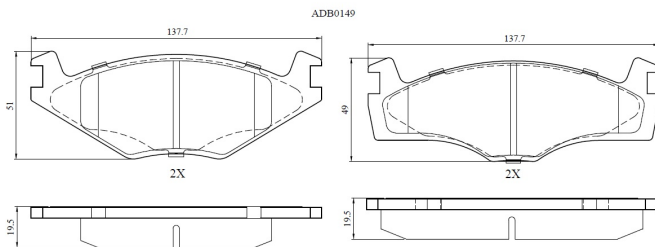

Make: VOLKSWAGEN

Model: Passat MkII / Santana Mk II

Part Number: ADB0149

Vehicle Manufacturing/Engine:

Specifications

Fitting Position	:	Front
Model Date	:	01/83-04/88
Or. Caliper	:	VW
WVA	:	20887
FMSI	:	
Length	:	137.7
Width	:	49.0/51.0

Thickness

:

19.5