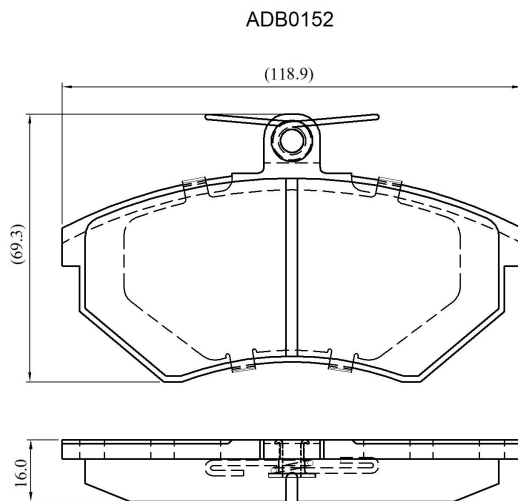

Make: VOLKSWAGEN

Model: Passat MkII / Santana Mk II

Part Number: ADB0152

Vehicle Manufacturing/Engine:

Specifications

Fitting Position	:	Front
Model Date	:	01/84-04/88
Or. Caliper	:	Lucas

WVA	:	20168
FMSI	:	
Length	:	118.9
Width	:	69.3
Thickness	:	16