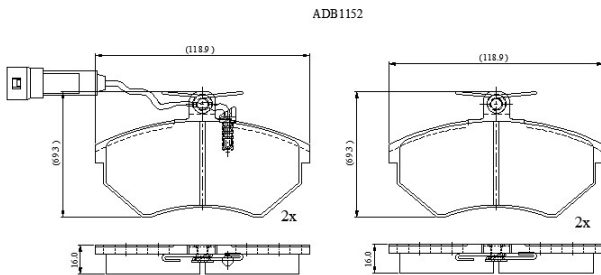

Make: VOLKSWAGEN

Model: Passat MkII / Santana Mk II

Part Number: ADB1152

Vehicle Manufacturing/Engine:

Specifications

Fitting Position	:	Front
Model Date	:	08/84-04/88
Or. Caliper	:	Lucas
WVA	:	20168
FMSI	:	

Length	:	118.9
Width	:	69.3
Thickness	:	16